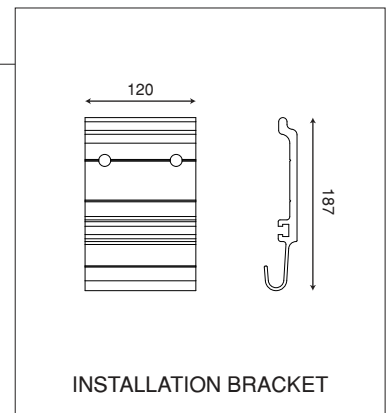

**THREE MODULE**  
9M > 13M

**PROFILE DETAILS**

① Rafter

② Post

③ Gutter

④ Fabric Support

⑤ Puller Profile

Detail A

Detail C

Detail D

Detail B

Detail B-1

INSTALLATION BRACKET

Projection(P)	3M	4M	5M	6M	7M	8M
Fabric Height(N)	425	440	450	465	495	560
Hood(L)	560	670	770	875	995	1080
Fall(A)	440	545	655	755	850	955