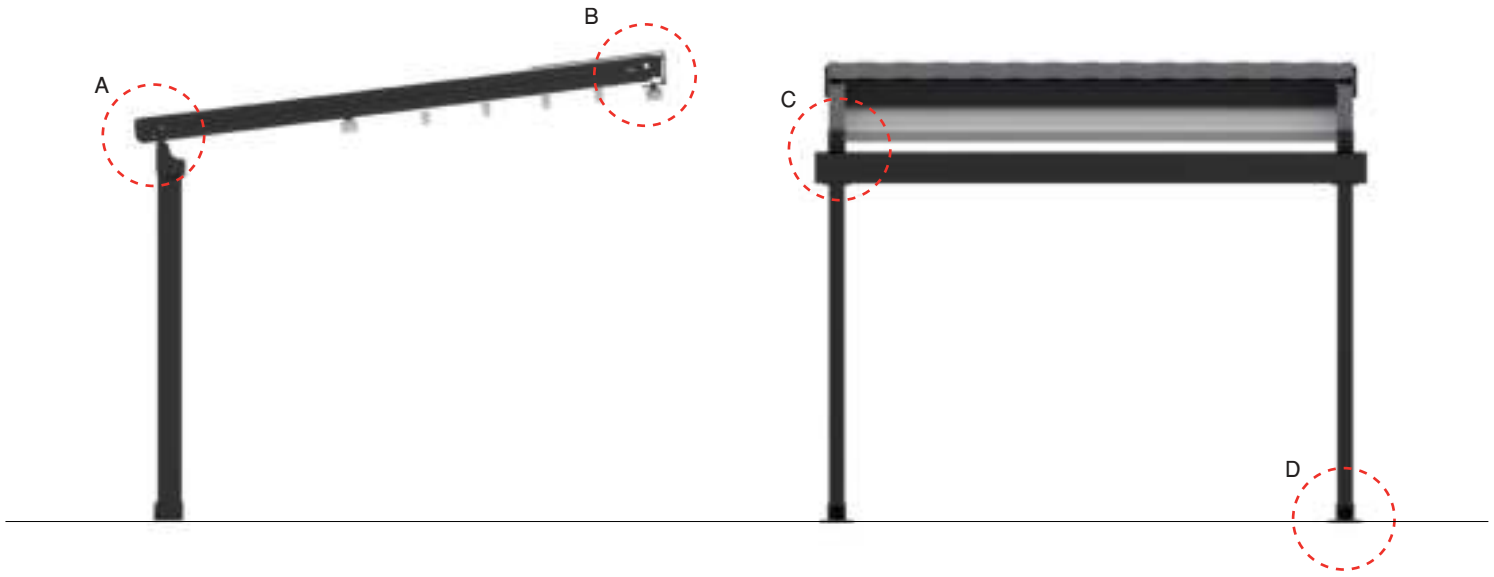

**THREE MODULE**  
9M > 13M

**PROFILE DETAILS**

① Rafter

② Post

③ Gutter

④ Fabric Support

⑤ Puller Profile

Detail A