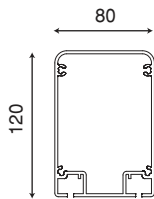

**THREE MODULE**  
9M > 13M

**PROFILE DETAILS**

① Rafter

② Post

③ Gutter

④ Fabric Support

⑤ Puller Profile

Detail A