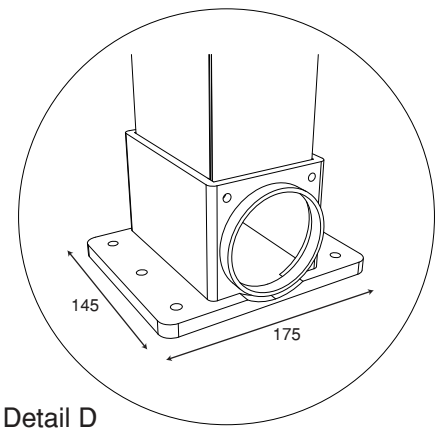

**THREE MODULE**  
9M > 13M

**PROFILE DETAILS**

① Rafter

② Post

③ Gutter

④ Fabric Support

⑤ Puller Profile

Detail A

Detail C

Detail D

Detail B

Detail B-1

INSTALLATION BRACKET

Projection(P)	3M	4M	5M	6M	7M	8M
Fabric Height(N)	425	440	450	465	495	560
Hood(L)	560	670	770	875	995	1080
Fall(A)	440	545	655	755	850	955