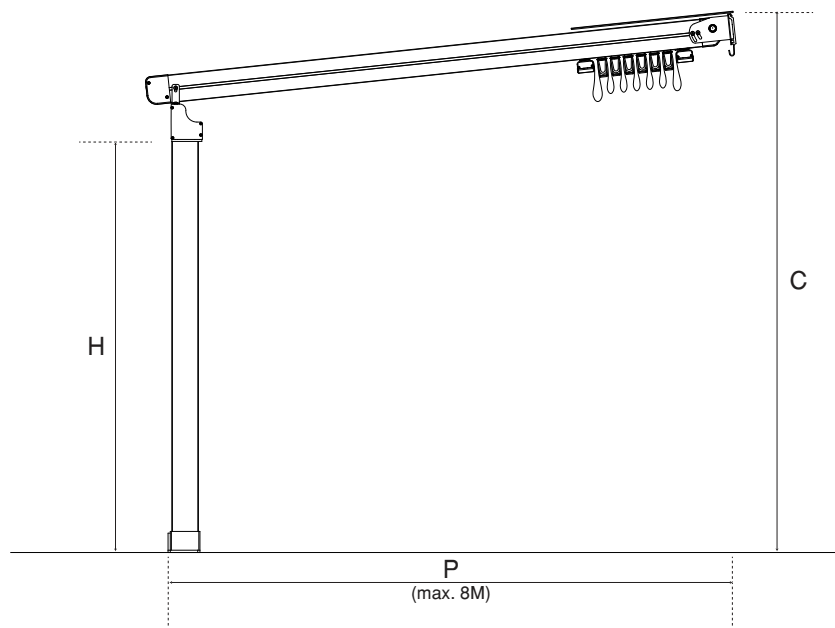

**THREE MODULE**  
9M > 13M

**PROFILE DETAILS**

① Rafter

② Post

③ Gutter

④ Fabric Support

⑤ Puller Profile

Detail A

Detail C

Detail D

Detail B

Detail B-1

INSTALLATION BRACKET

Projection(P)	3M	4M	5M	6M	7M	8M
Fabric Height(N)	425	440	450	465	495	560
Hood(L)	560	670	770	875	995	1080
Fall(A)	440	545	655	755	850	955