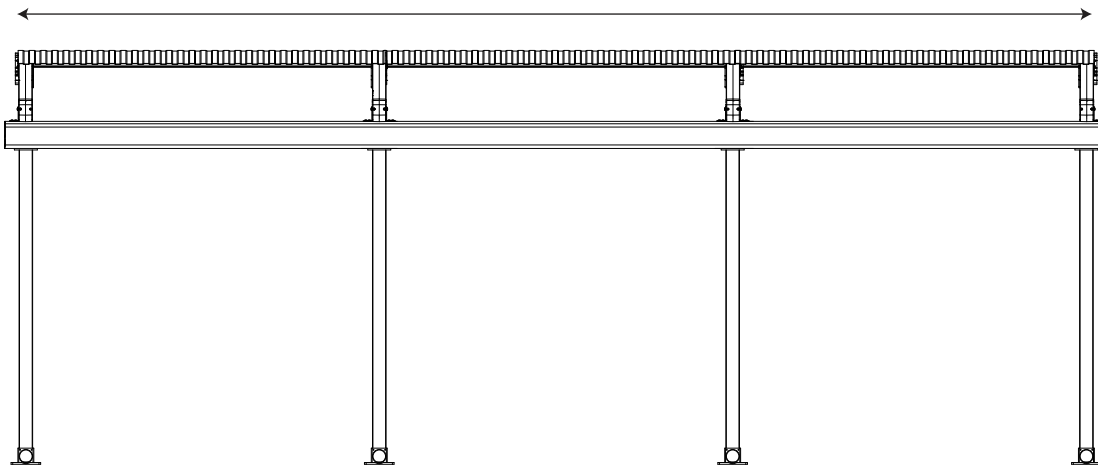

TWO MODULE
5M > 9M

System with single motor and 4 conveyor rafters
max 13 M

System with single motor
and 4 conveyor rafters