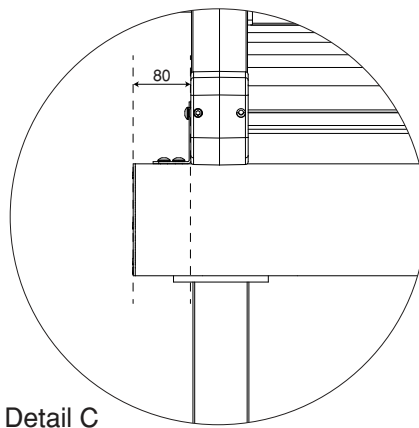

**THREE MODULE**  
9M > 13M

**PROFILE DETAILS**

① Rafter

② Post

③ Gutter

④ Fabric Support

⑤ Puller Profile

Detail A

Detail C

Detail D

Detail B

Detail B-1

INSTALLATION BRACKET

Projection(P)	3M	4M	5M	6M	7M	8M
Fabric Height(N)	425	440	450	465	495	560
Hood(L)	560	670	770	875	995	1080
Fall(A)	440	545	655	755	850	955