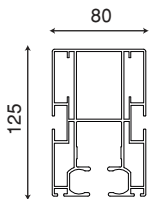

**THREE MODULE**  
9M > 13M

**PROFILE DETAILS**

① Rafter

② Post

③ Gutter

④ Fabric Support

⑤ Puller Profile

Detail A

Detail C

Detail D

Detail B

Detail B-1

INSTALLATION BRACKET

Projection(P)	3M	4M	5M	6M	7M	8M
Fabric Height(N)	425	440	450	465	495	560
Hood(L)	560	670	770	875	995	1080
Fall(A)	440	545	655	755	850	955