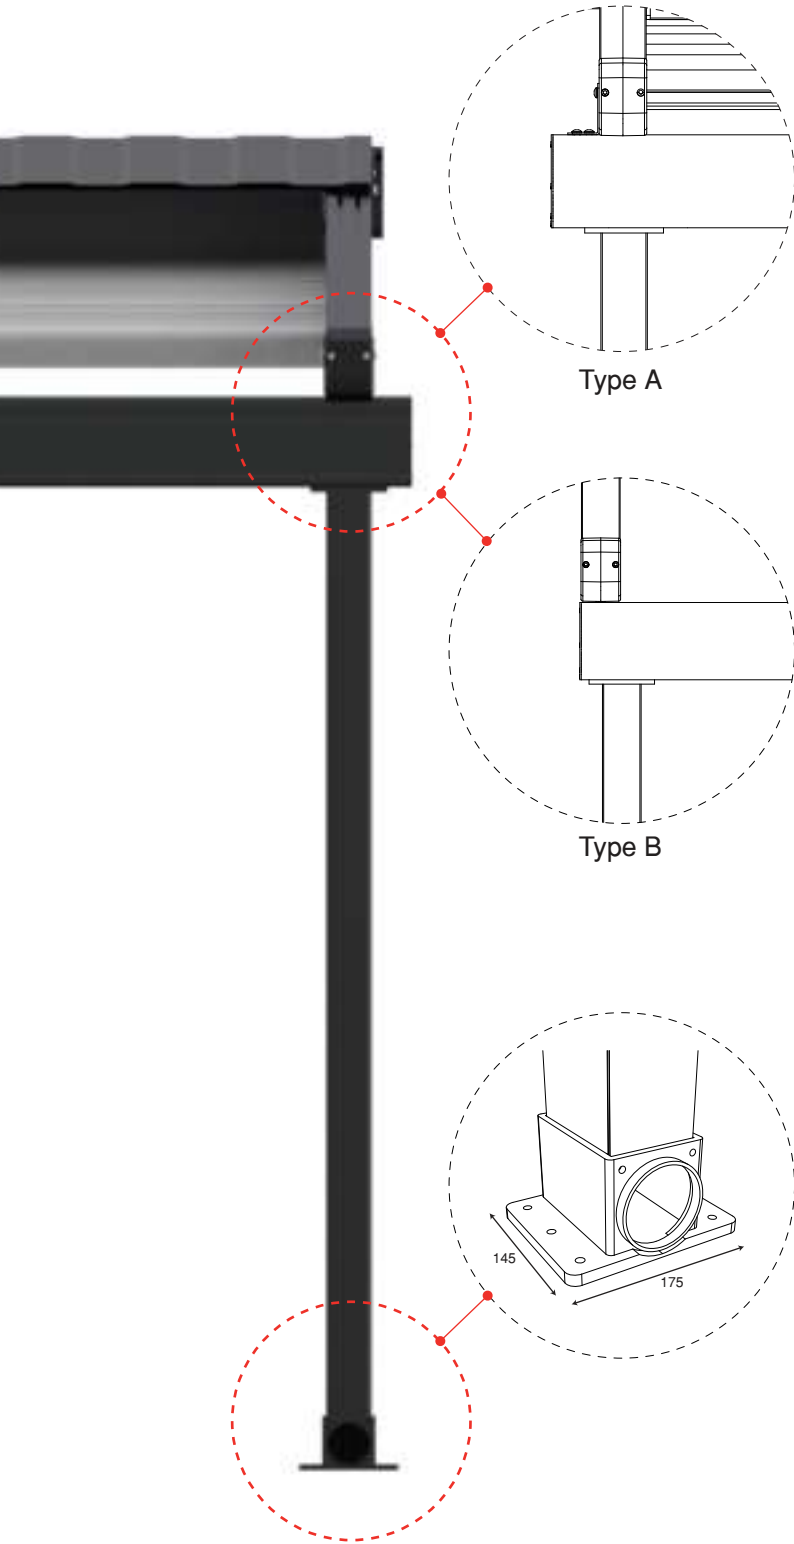

## TERA SYSTEM

THE NEW CREATIVE EXTERIOR TREND OF RETRACTABLE PERGOLAS AND ROOF SYSTEMS

System with single motor and 2 conveyor rafters  
max 5 M

System with single motor  
and 2 conveyor rafters

**ONE MODULE**  
2M > 5.0M

**THREE MODULE**  
9M > 13M

**PROFILE DETAILS**

① Rafter

② Post

③ Gutter

④ Fabric Support

⑤ Puller Profile

Detail A