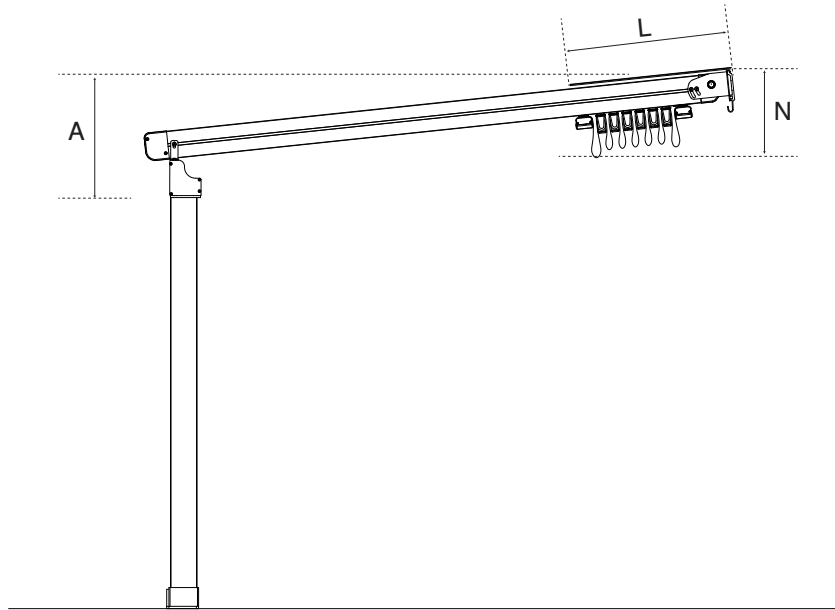

**THREE MODULE**  
9M > 13M

**PROFILE DETAILS**

① Rafter

② Post

③ Gutter

④ Fabric Support

⑤ Puller Profile

Detail A

Detail C

Detail D

Detail B

Detail B-1

INSTALLATION BRACKET

Projection(P)	3M	4M	5M	6M	7M	8M
Fabric Height(N)	425	440	450	465	495	560
Hood(L)	560	670	770	875	995	1080
Fall(A)	440	545	655	755	850	955