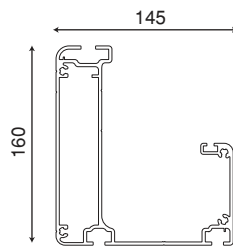

**THREE MODULE**  
9M > 13M

**PROFILE DETAILS**

① Rafter

② Post

③ Gutter

④ Fabric Support

⑤ Puller Profile

Detail A

Detail C

Detail D

Detail B

Detail B-1

INSTALLATION BRACKET

Projection(P)	3M	4M	5M	6M	7M	8M
Fabric Height(N)	425	440	450	465	495	560
Hood(L)	560	670	770	875	995	1080
Fall(A)	440	545	655	755	850	955