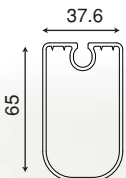

**THREE MODULE**  
9M > 13M

**PROFILE DETAILS**

① Rafter

② Post

③ Gutter

④ Fabric Support

⑤ Puller Profile

Detail A

Detail C

Detail D

Detail B

Detail B-1

INSTALLATION BRACKET

Projection(P)	3M	4M	5M	6M	7M	8M
Fabric Height(N)	425	440	450	465	495	560
Hood(L)	560	670	770	875	995	1080
Fall(A)	440	545	655	755	850	955