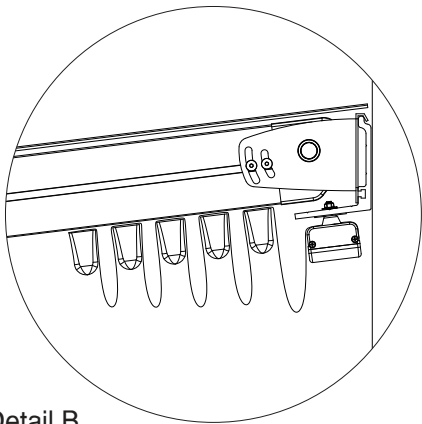

**THREE MODULE**  
9M > 13M

**PROFILE DETAILS**

① Rafter

② Post

③ Gutter

④ Fabric Support

⑤ Puller Profile

Detail A

Detail C

Detail D

Detail B

Detail B-1

INSTALLATION BRACKET

Projection(P)	3M	4M	5M	6M	7M	8M
Fabric Height(N)	425	440	450	465	495	560
Hood(L)	560	670	770	875	995	1080
Fall(A)	440	545	655	755	850	955