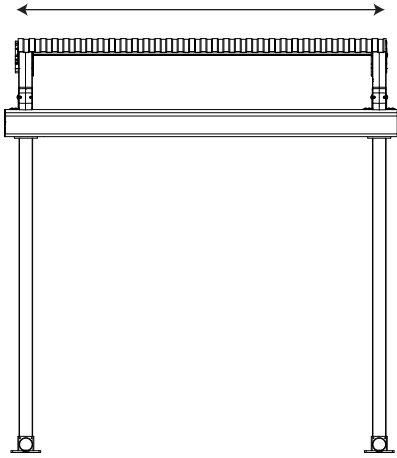

## TERA SYSTEM

THE NEW CREATIVE EXTERIOR TREND OF RETRACTABLE PERGOLAS AND ROOF SYSTEMS

System with single motor and 2 conveyor rafters  
max 5 M

System with single motor  
and 2 conveyor rafters

**ONE MODULE**  
2M > 5.0M