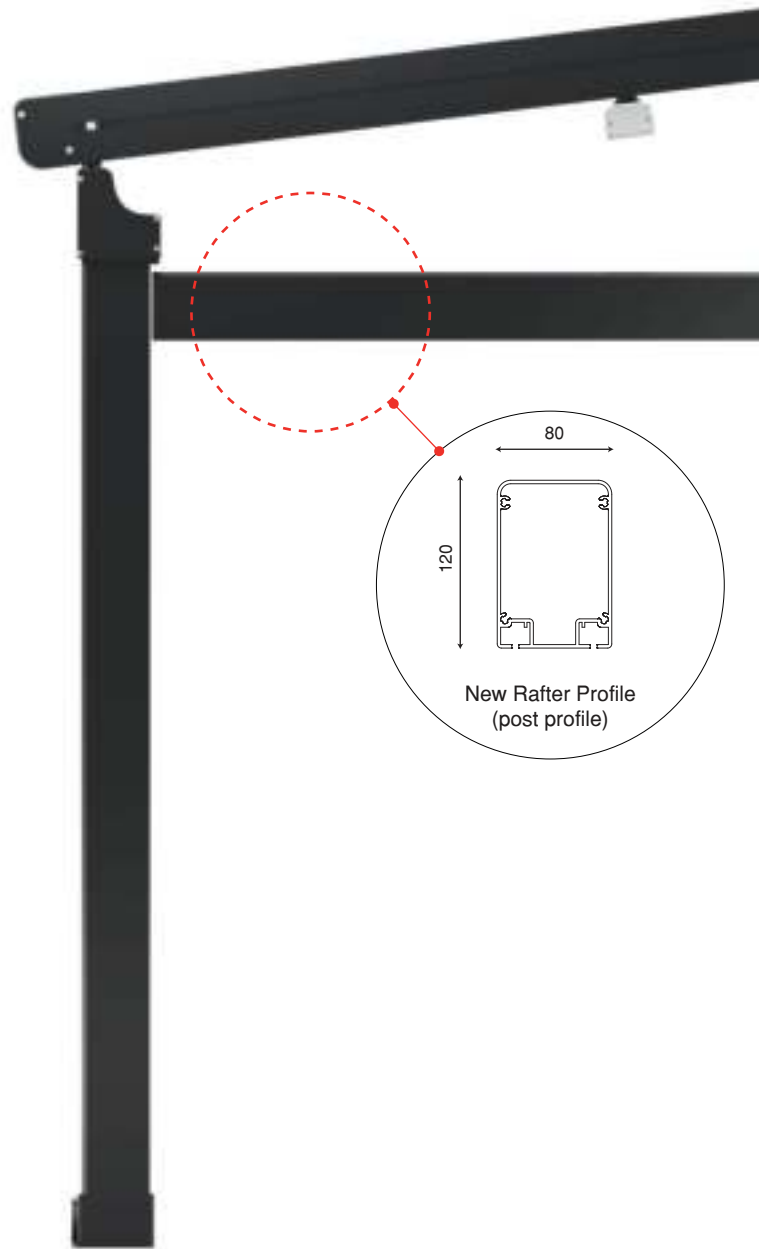

# OZTECH

NEW OUTDOOR LIFE

All Weather Retractable Sunroof System

## TERA SYSTEM

THE NEW CREATIVE EXTERIOR TREND OF RETRACTABLE PERGOLAS AND ROOF SYSTEMS

System with single motor and 2 conveyor rafters  
max 5 M

System with single motor  
and 2 conveyor rafters

**ONE MODULE**  
2M > 5.0M