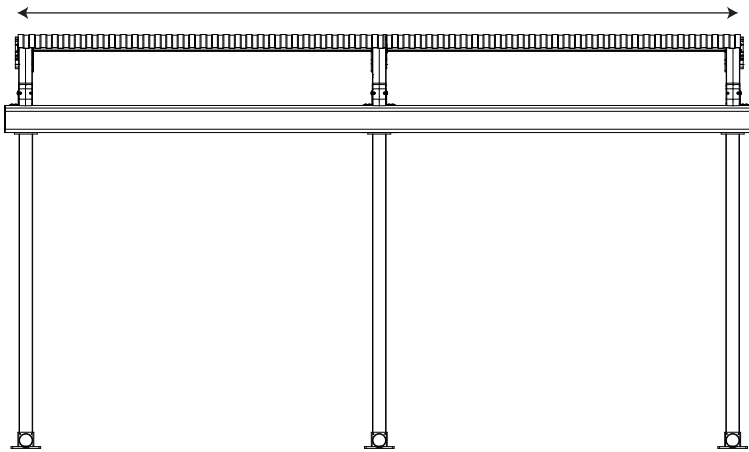

ONE MODULE
2M > 5.0M

System with single motor and 3 conveyor rafters
max 9 M

System with single motor
and 3 conveyor rafters