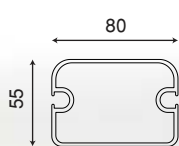

**THREE MODULE**  
9M > 13M

**PROFILE DETAILS**

① Rafter

② Post

③ Gutter

④ Fabric Support

⑤ Puller Profile

Detail A

Detail C

Detail D

Detail B

Detail B-1

INSTALLATION BRACKET

Projection(P)	3M	4M	5M	6M	7M	8M
Fabric Height(N)	425	440	450	465	495	560
Hood(L)	560	670	770	875	995	1080
Fall(A)	440	545	655	755	850	955