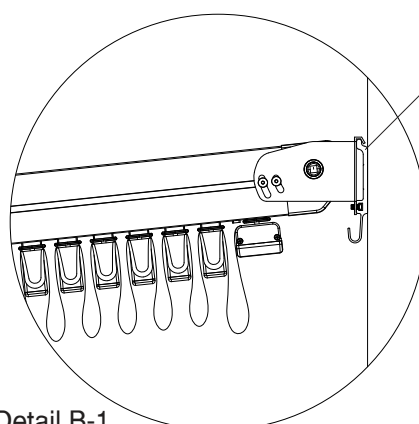

**THREE MODULE**  
9M > 13M

**PROFILE DETAILS**

① Rafter

② Post

③ Gutter

④ Fabric Support

⑤ Puller Profile

Detail A

Detail C

Detail D

Detail B

Detail B-1

INSTALLATION BRACKET

Projection(P)	3M	4M	5M	6M	7M	8M
Fabric Height(N)	425	440	450	465	495	560
Hood(L)	560	670	770	875	995	1080
Fall(A)	440	545	655	755	850	955