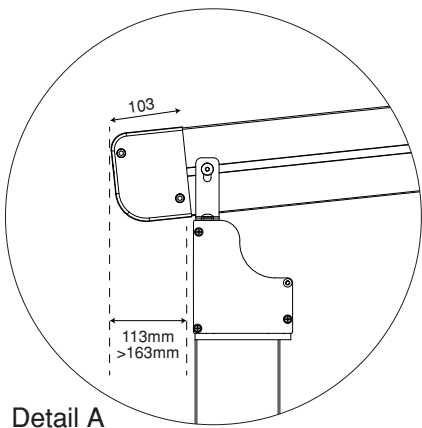

**THREE MODULE**  
9M > 13M

**PROFILE DETAILS**

① Rafter

② Post

③ Gutter

④ Fabric Support

⑤ Puller Profile

Detail A

Detail C

Detail D

Detail B

Detail B-1

INSTALLATION BRACKET

Projection(P)	3M	4M	5M	6M	7M	8M
Fabric Height(N)	425	440	450	465	495	560
Hood(L)	560	670	770	875	995	1080
Fall(A)	440	545	655	755	850	955