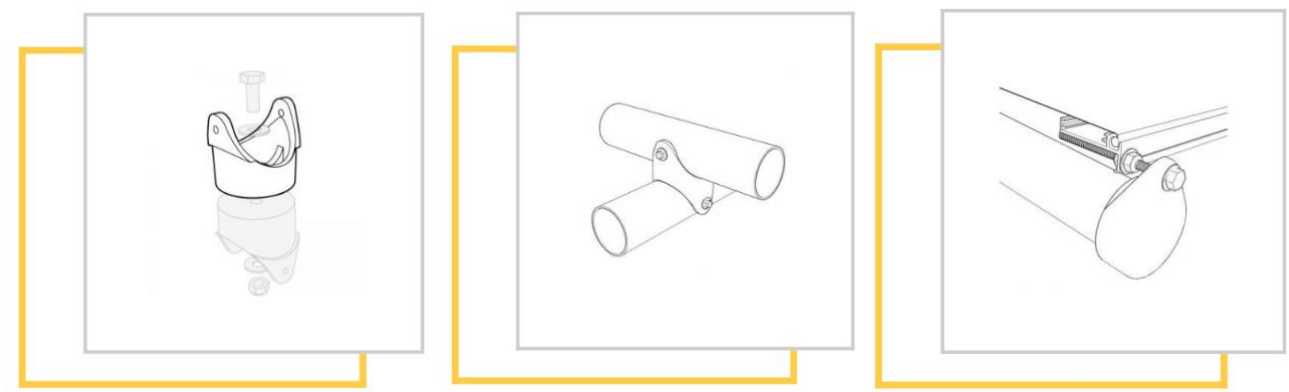

A patented coupling and tension system allows components to be pre powder coated and easily constructed onsite. The system allows two crossing pipes to be joined together permanently without welding making for a versatile and extremely strong joining point.