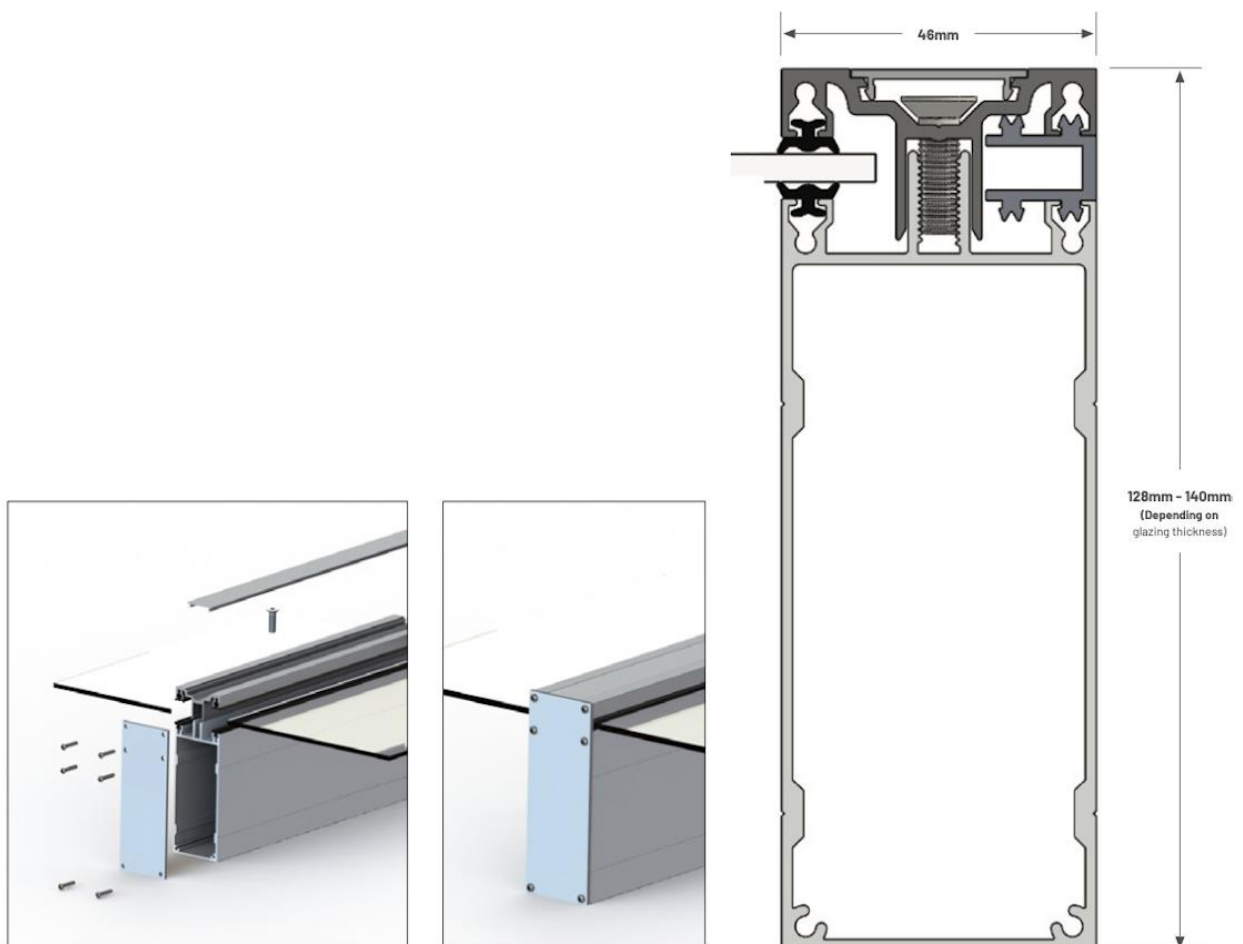

POLYCARBONATE ROOF SYSTEM

STRUCTURE & MATERIALS

The main point of difference our systems offers over many other franchised and mass-produced products is we use only NZ manufactured and sourced materials. All profiles, rafters and components are made using heavy gage T5 aluminum and are Dulux powder coated here in New Zealand.

The patented Clear Span rafter profile is used to provide a clean, modern, and effective mounting and sealing method for long run polycarbonate glazing panels.

This system utilizes a compression method to provide a positive clamping pressure onto the glazing panels and achieve an effective whether tight seal.

Glazing panels come either 6mm or 8mm thick depending on application and structure size.

3 colour and translucency options are available: Clear, Charcoal tinted, or Pearl tinted.

CLEAR

90% Light Transmission