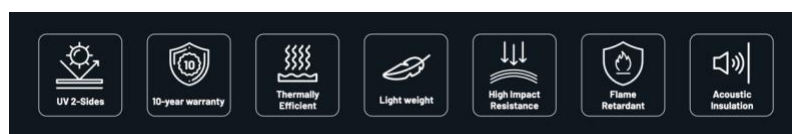

The patented Clear Span rafter profile is used to provide a clean, modern, and effective mounting and sealing method for long run polycarbonate glazing panels.

This system utilizes a compression method to provide a positive clamping pressure onto the glazing panels and achieve an effective whether tight seal.

89% Heat Transmission

CHARCOAL

35% Light Transmission

57% Heat Transmission

PEARL

20% Light Transmission

33% Heat Transmission

POLYCARBONATE ROOF SYSTEM