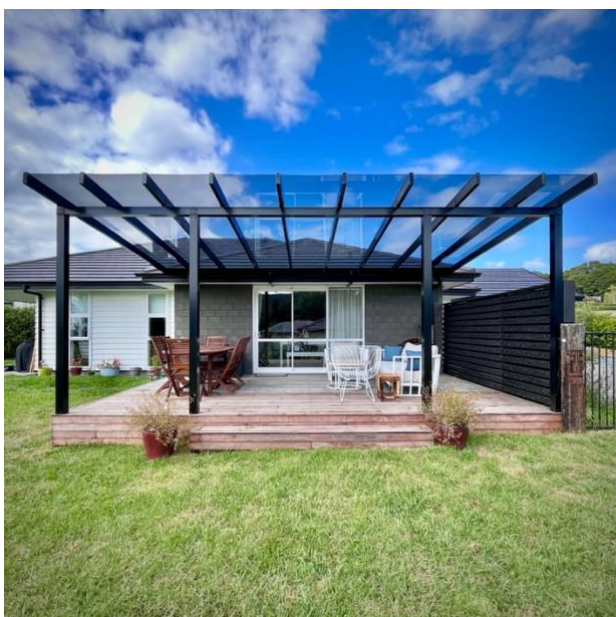

POLYCARBONATE ROOF SYSTEM

DESIGN & BUILD

Following your onsite consultation and quotation with one of our sales team the next step in your Pergola process will be to receive a concept design from our Design team. Your concept design will show exactly how the system will look when fitted to your structure.

Once you are happy with your concept, we will begin its manufacturing phase right here in our local factory. Following this you've just got to sit back and watch our experienced, certified fitters install your new system.