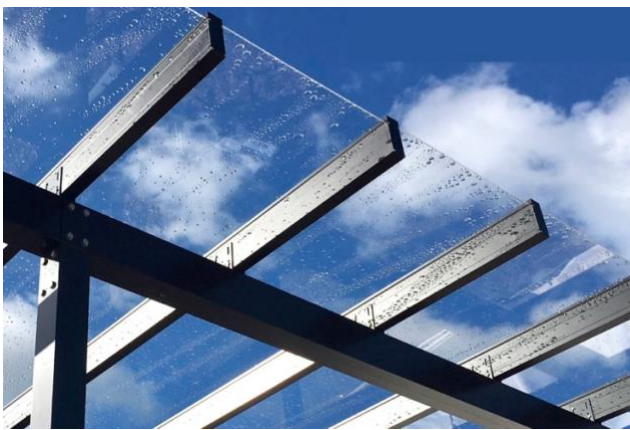

The patented Clear Span rafter profile is used to provide a clean, modern, and effective mounting and sealing method for long run polycarbonate glazing panels.

This system utilizes a compression method to provide a positive clamping pressure onto the glazing panels and achieve an effective whether tight seal.

POLYCARBONATE ROOF SYSTEM

POLYCARBONATE ARCHITECTURAL GLAZING PANELS

UGS premium polycarbonate is characterised by its outstanding optical, thermal, and durable properties making it the perfect glazing choice for our roof system.

Glazing panels come either 6mm or 8mm thick depending on application and structure size.

3 colour and translucency options are available: Clear, Charcoal tinted, or Pearl tinted.

CLEAR

90% Light Transmission

89% Heat Transmission

CHARCOAL

35% Light Transmission

57% Heat Transmission

PEARL

20% Light Transmission

33% Heat Transmission

POLYCARBONATE ROOF SYSTEM