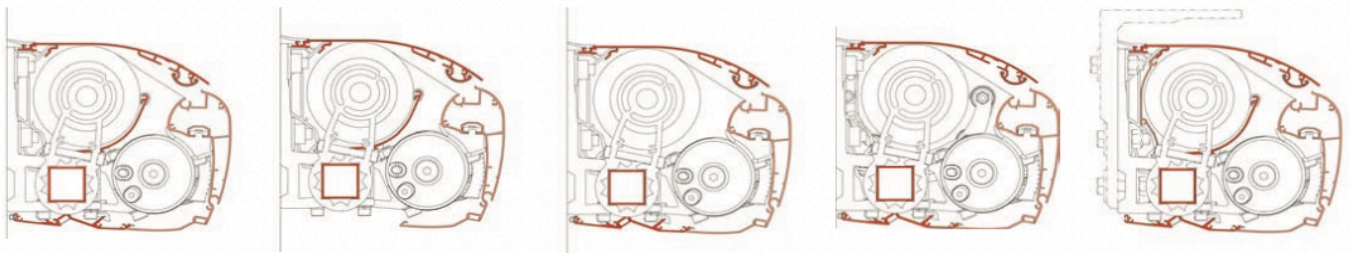

MODULBOX-400

Progressive solutions

palmer canvas

MODULBOX-400 FULL BOX

Different possibilities

Dimensions (mm)

- This model achieves the full performance required of an awning.

- Full protection as the arms and the fabric keep sheltered inside the box.

PROJECTION	WIDTH						
	3.0	3.5	4.0	4.5	5.0	5.5	5.8
2.0	✓	✓	✓	✓	✓	✓	✓
2.5	✗	✓	✓	✓	✓	✓	✓
3.0	✗	✗	✓	✓	✓	✓	✓
3.5	✗	✗	✗	✓	✓	✓	✓

www.llaza.com

mk@llaza.com
 export@llaza.com
 T. +34 977 990 600
 F. +34 977 990 610