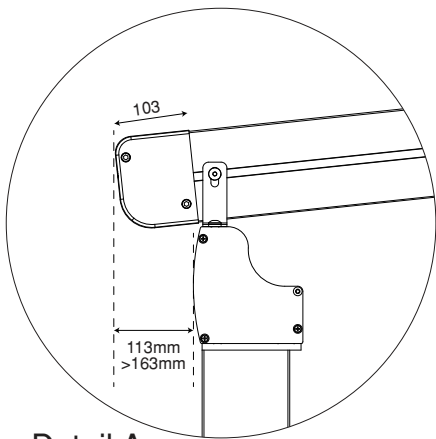

Two module with one motor & 3 rafters
max. 9 M

TWO MODULE
5M > 9M

Three module with one motor & 4 rafters
max. 13 M

THREE MODULE
9M > 13M

PROFILE DETAILS

Detail A

Detail C

Detail D

Detail B

Back cover for Harbour system

Projection(P)	3M	4M	5M	6M	7M	8M	9M	10M
Fabric Height(N)	326	356	366	371	375	377	380	382
Hood(L)	672	770	870	970	1070	1170	1270	1370
Fall(A)	343	431	549	688	860	750	891	1051