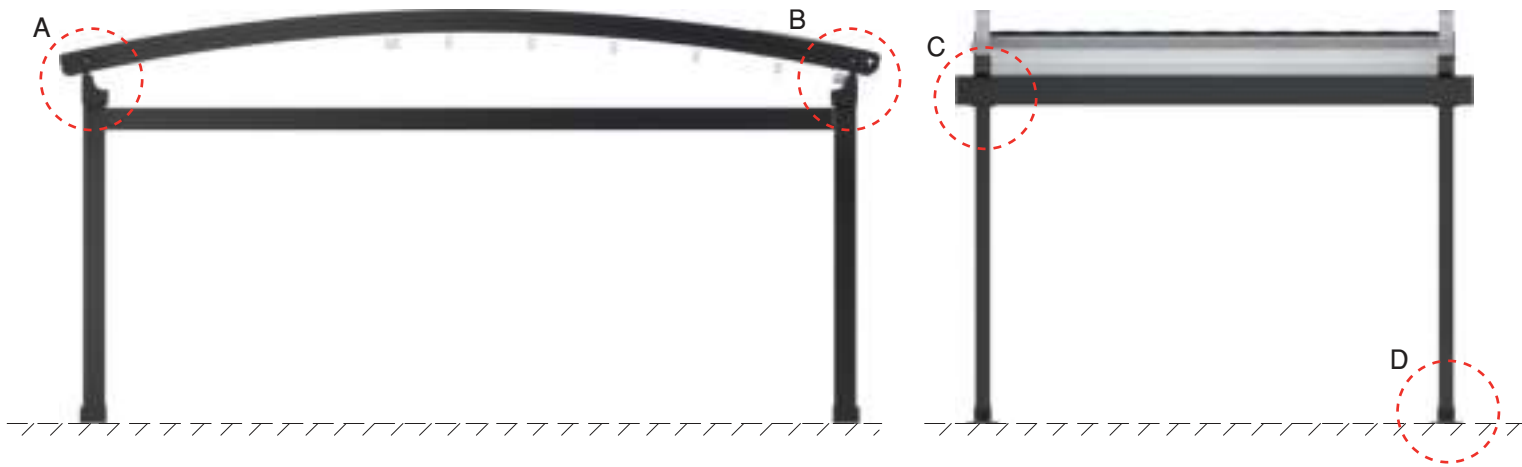

OZTECH

NEW OUTDOOR LIFE

All Weather Retractable Sunroof System

HARBOUR SYSTEM

THE NEW CREATIVE EXTERIOR TREND OF RETRACTABLE PERGOLAS AND ROOF SYSTEMS

One module with one motor & 2 rafters
max. 5 M

ONE MODULE
2M > 5.0M

Two module with one motor & 3 rafters
max. 9 M

TWO MODULE
5M > 9M

Three module with one motor & 4 rafters
max. 13 M

THREE MODULE
9M > 13M

PROFILE DETAILS

Detail A

Detail C

Detail D

Detail B

Back cover for Harbour system

Projection(P)	3M	4M	5M	6M	7M	8M	9M	10M
Fabric Height(N)	326	356	366	371	375	377	380	382
Hood(L)	672	770	870	970	1070	1170	1270	1370
Fall(A)	343	431	549	688	860	750	891	1051