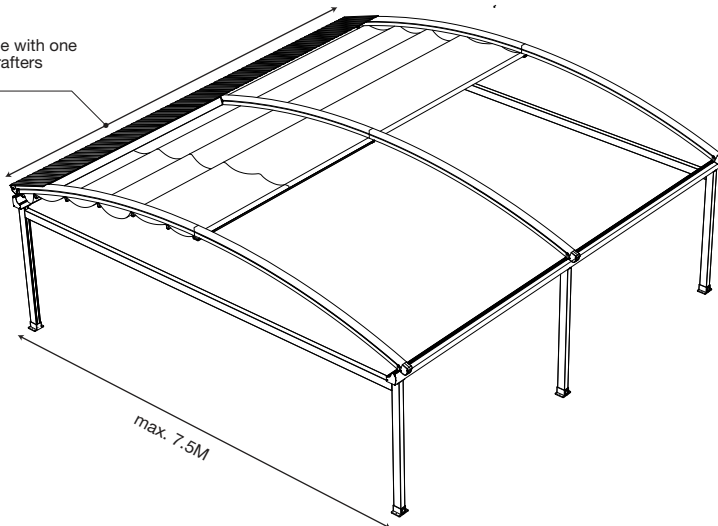

OZTECH

NEW OUTDOOR LIFE

All Weather Retractable Sunroof System

HARBOUR SYSTEM

THE NEW CREATIVE EXTERIOR TREND OF RETRACTABLE PERGOLAS AND ROOF SYSTEMS

One module with one motor & 2 rafters
max. 5 M

ONE MODULE
2M > 5.0M

Two module with one motor & 3 rafters
max. 9 M

TWO MODULE
5M > 9M

Three module with one motor & 4 rafters
max. 13 M

THREE MODULE
9M > 13M

PROFILE DETAILS

Detail A

Detail C

Detail D

Detail B

Back cover for Harbour system

Projection(P)	3M	4M	5M	6M	7M	8M	9M	10M
Fabric Height(N)	326	356	366	371	375	377	380	382
Hood(L)	672	770	870	970	1070	1170	1270	1370
Fall(A)	343	431	549	688	860	750	891	1051