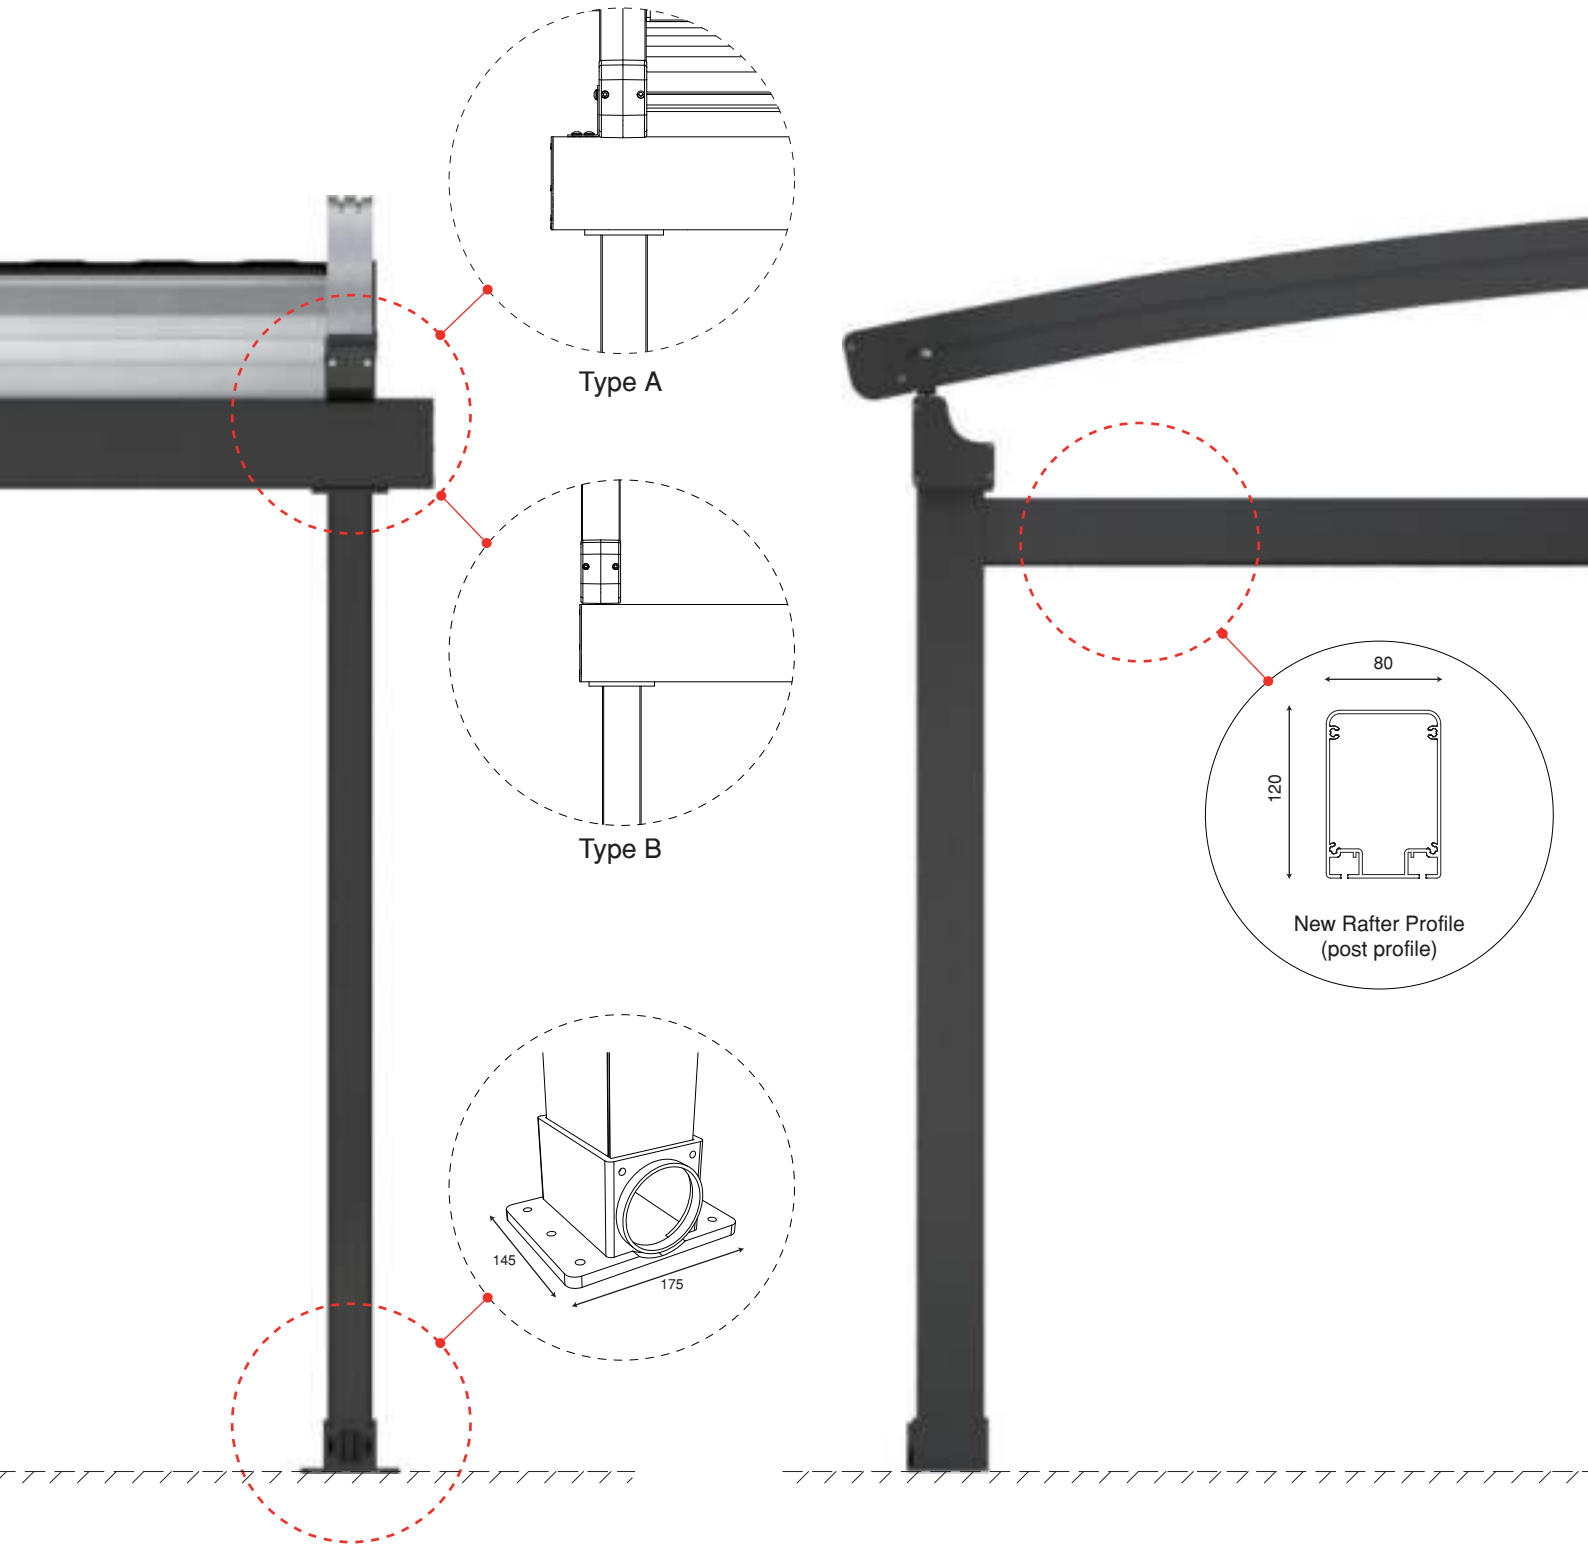

OZTECH

NEW OUTDOOR LIFE

All Weather Retractable Sunroof System

HARBOUR SYSTEM

THE NEW CREATIVE EXTERIOR TREND OF RETRACTABLE PERGOLAS AND ROOF SYSTEMS

One module with one motor & 2 rafters
max. 5 M

ONE MODULE
2M > 5.0M

Two module with one motor & 3 rafters
max. 9 M

TWO MODULE
5M > 9M

Three module with one motor & 4 rafters
max. 13 M

THREE MODULE
9M > 13M

PROFILE DETAILS

Detail A

Detail C

Detail D

Detail B

Back cover for Harbour system

Projection(P)	3M	4M	5M	6M	7M	8M	9M	10M
Fabric Height(N)	326	356	366	371	375	377	380	382
Hood(L)	672	770	870	970	1070	1170	1270	1370
Fall(A)	343	431	549	688	860	750	891	1051