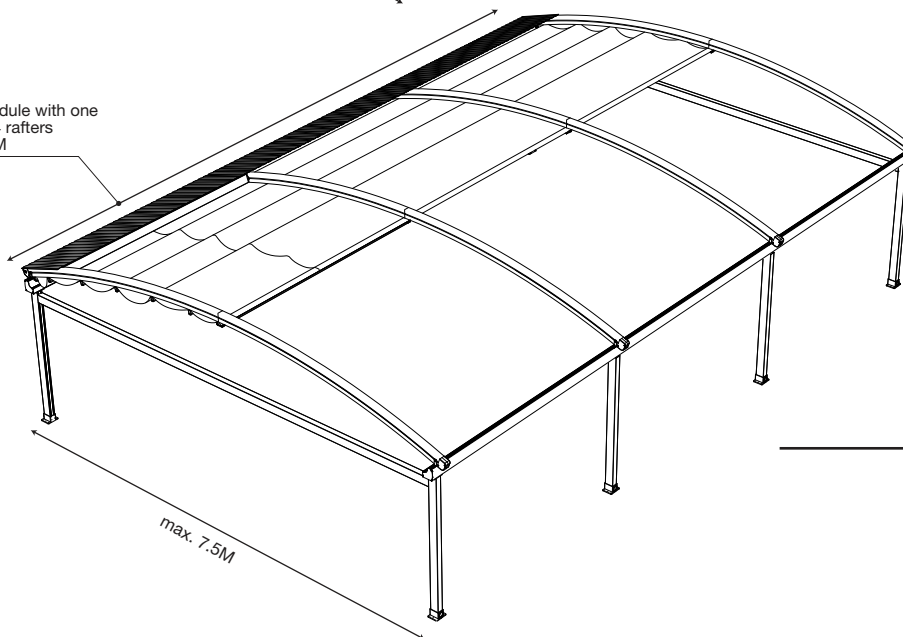

OZTECH

NEW OUTDOOR LIFE

All Weather Retractable Sunroof System

HARBOUR SYSTEM

THE NEW CREATIVE EXTERIOR TREND OF RETRACTABLE PERGOLAS AND ROOF SYSTEMS

One module with one motor & 2 rafters
max. 5 M

ONE MODULE
2M > 5.0M

Two module with one motor & 3 rafters
max. 9 M

TWO MODULE
5M > 9M

Three module with one motor & 4 rafters
max. 13 M

THREE MODULE
9M > 13M

PROFILE DETAILS

Detail A

Detail C

Detail D

Detail B

Back cover for Harbour system

Projection(P)	3M	4M	5M	6M	7M	8M	9M	10M
Fabric Height(N)	326	356	366	371	375	377	380	382
Hood(L)	672	770	870	970	1070	1170	1270	1370
Fall(A)	343	431	549	688	860	750	891	1051