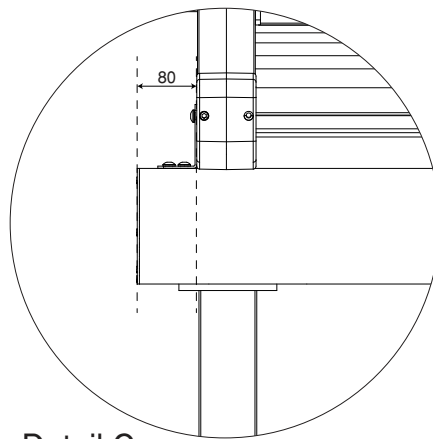

Two module with one motor & 3 rafters
max. 9 M

TWO MODULE
5M > 9M

Three module with one motor & 4 rafters
max. 13 M

THREE MODULE
9M > 13M

PROFILE DETAILS

Detail A

Detail C

Detail D

Detail B

Back cover for Harbour system

Projection(P)	3M	4M	5M	6M	7M	8M	9M	10M
Fabric Height(N)	326	356	366	371	375	377	380	382
Hood(L)	672	770	870	970	1070	1170	1270	1370
Fall(A)	343	431	549	688	860	750	891	1051