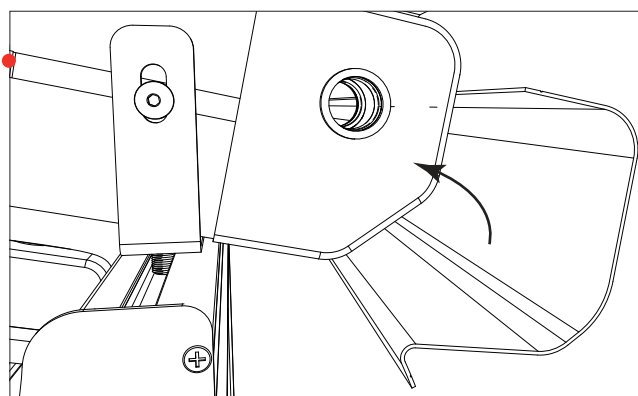

Two module with one motor & 3 rafters
max. 9 M

TWO MODULE
5M > 9M

Three module with one motor & 4 rafters
max. 13 M

THREE MODULE
9M > 13M

PROFILE DETAILS

Detail A

Detail C

Detail D

Detail B

Back cover for Harbour system

Projection(P)	3M	4M	5M	6M	7M	8M	9M	10M
Fabric Height(N)	326	356	366	371	375	377	380	382
Hood(L)	672	770	870	970	1070	1170	1270	1370
Fall(A)	343	431	549	688	860	750	891	1051