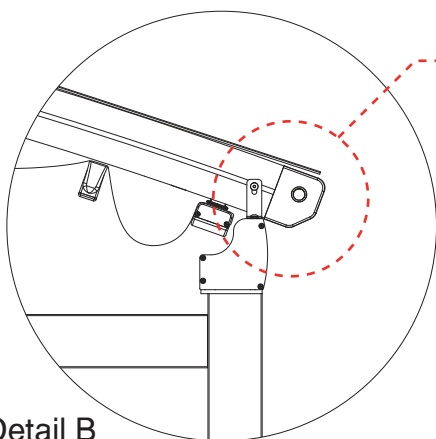

Two module with one motor & 3 rafters
max. 9 M

TWO MODULE
5M > 9M

Three module with one motor & 4 rafters
max. 13 M

THREE MODULE
9M > 13M

PROFILE DETAILS

Detail A

Detail C

Detail D

Detail B

Back cover for Harbour system

Projection(P)	3M	4M	5M	6M	7M	8M	9M	10M
Fabric Height(N)	326	356	366	371	375	377	380	382
Hood(L)	672	770	870	970	1070	1170	1270	1370
Fall(A)	343	431	549	688	860	750	891	1051