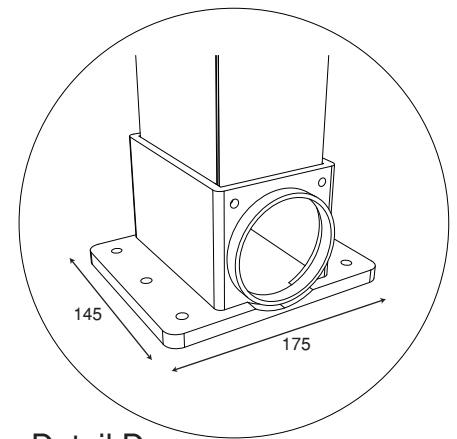

Two module with one motor & 3 rafters
max. 9 M

TWO MODULE
5M > 9M

Three module with one motor & 4 rafters
max. 13 M

THREE MODULE
9M > 13M

PROFILE DETAILS

Detail A

Detail C

Detail D

Detail B

Back cover for Harbour system

Projection(P)	3M	4M	5M	6M	7M	8M	9M	10M
Fabric Height(N)	326	356	366	371	375	377	380	382
Hood(L)	672	770	870	970	1070	1170	1270	1370
Fall(A)	343	431	549	688	860	750	891	1051