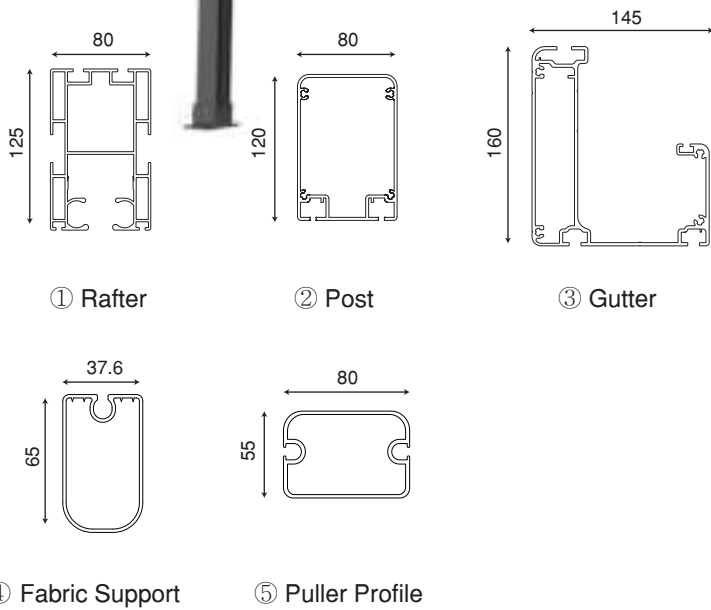

Two module with one motor & 3 rafters
max. 9 M

TWO MODULE
5M > 9M

Three module with one motor & 4 rafters
max. 13 M

THREE MODULE
9M > 13M

PROFILE DETAILS

Detail A

Detail C

Detail D

Detail B

Back cover for Harbour system

Projection(P)	3M	4M	5M	6M	7M	8M	9M	10M
Fabric Height(N)	326	356	366	371	375	377	380	382
Hood(L)	672	770	870	970	1070	1170	1270	1370
Fall(A)	343	431	549	688	860	750	891	1051