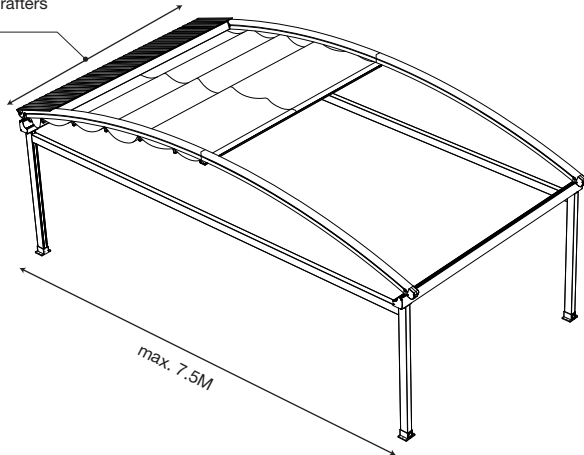

OZTECH

NEW OUTDOOR LIFE

All Weather Retractable Sunroof System

HARBOUR SYSTEM

THE NEW CREATIVE EXTERIOR TREND OF RETRACTABLE PERGOLAS AND ROOF SYSTEMS

One module with one motor & 2 rafters
max. 5 M

ONE MODULE
2M > 5.0M

Two module with one motor & 3 rafters
max. 9 M

TWO MODULE
5M > 9M

Three module with one motor & 4 rafters
max. 13 M

THREE MODULE
9M > 13M

PROFILE DETAILS

Detail A

Detail C

Detail D

Detail B

Back cover for Harbour system

Projection(P)	3M	4M	5M	6M	7M	8M	9M	10M
Fabric Height(N)	326	356	366	371	375	377	380	382
Hood(L)	672	770	870	970	1070	1170	1270	1370
Fall(A)	343	431	549	688	860	750	891	1051