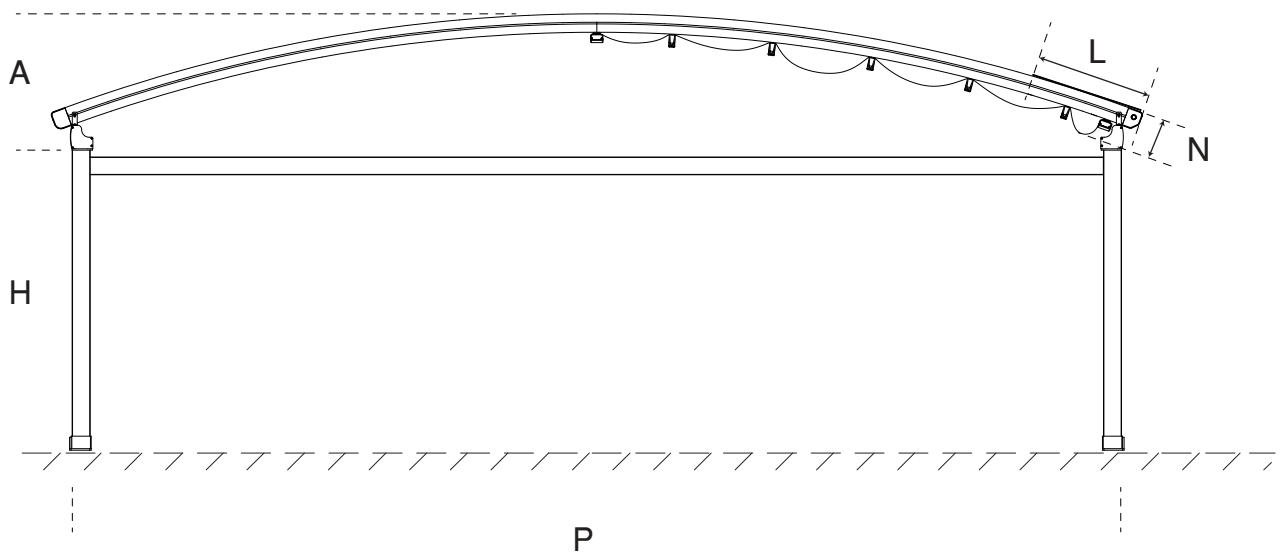

Two module with one motor & 3 rafters
max. 9 M

TWO MODULE
5M > 9M

Three module with one motor & 4 rafters
max. 13 M

THREE MODULE
9M > 13M

PROFILE DETAILS

Detail A

Detail C

Detail D

Detail B

Back cover for Harbour system

Projection(P)	3M	4M	5M	6M	7M	8M	9M	10M
Fabric Height(N)	326	356	366	371	375	377	380	382
Hood(L)	672	770	870	970	1070	1170	1270	1370
Fall(A)	343	431	549	688	860	750	891	1051