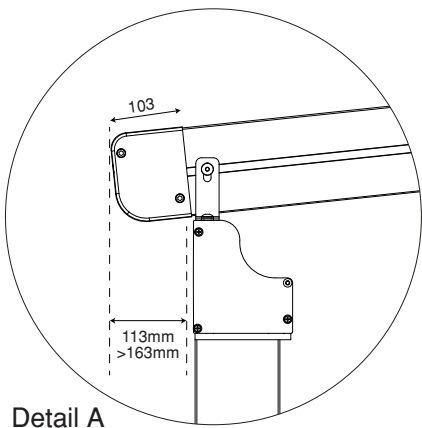

System with single motor and 3 conveyor rafters  
max 9 M

System with single motor  
and 3 conveyor rafters

**TWO MODULE**  
5M > 9M

System with single motor and 4 conveyor rafters  
max 13 M

System with single motor  
and 4 conveyor rafters

**THREE MODULE**  
9M > 13M

**PROFILE DETAILS**

Detail A

Detail C

Detail D

Detail B

Detail B-1

INSTALLATION BRACKET

Projection(P)	3M	4M	5M	6M	7M	8M	9M	10M
Fabric Height(N)	425	440	450	465	495	560	580	610
Hood(L)	560	670	770	875	995	1080	1190	1300
Fall(A)	440	545	655	755	850	955	1070	1135