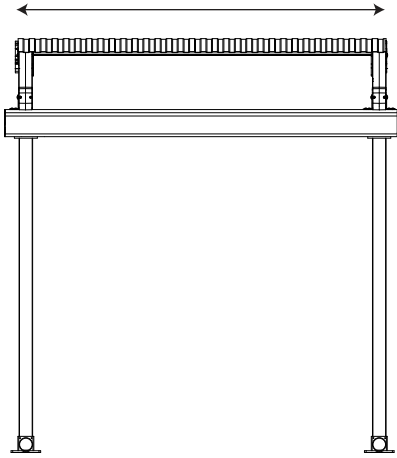

## HALO SYSTEM

THE NEW CREATIVE EXTERIOR TREND OF RETRACTABLE PERGOLAS AND ROOF SYSTEMS

System with single motor and 2 conveyor rafters  
max 5 M

System with single motor  
and 2 conveyor rafters

**ONE MODULE**  
2M > 5.0M