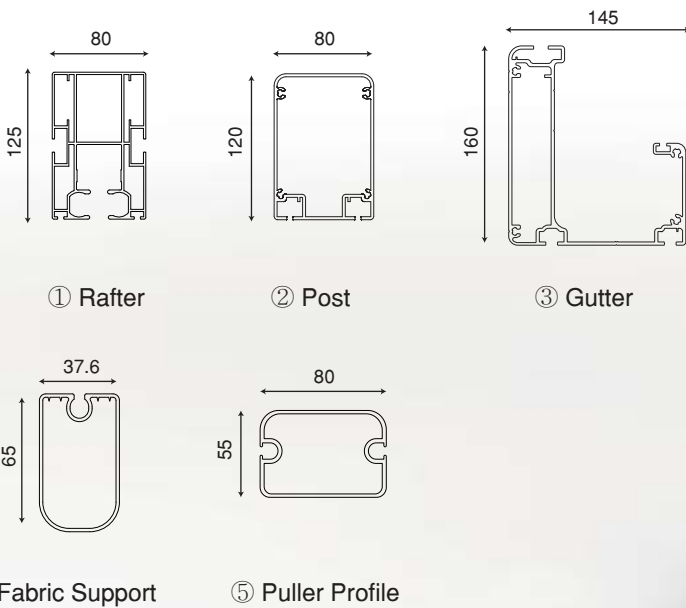

System with single motor and 3 conveyor rafters  
max 9 M

System with single motor  
and 3 conveyor rafters

**TWO MODULE**  
5M > 9M

System with single motor and 4 conveyor rafters  
max 13 M

System with single motor  
and 4 conveyor rafters

**THREE MODULE**  
9M > 13M

**PROFILE DETAILS**

Detail A

Detail C

Detail D

Detail B

Detail B-1

INSTALLATION BRACKET

Projection(P)	3M	4M	5M	6M	7M	8M	9M	10M
Fabric Height(N)	425	440	450	465	495	560	580	610
Hood(L)	560	670	770	875	995	1080	1190	1300
Fall(A)	440	545	655	755	850	955	1070	1135