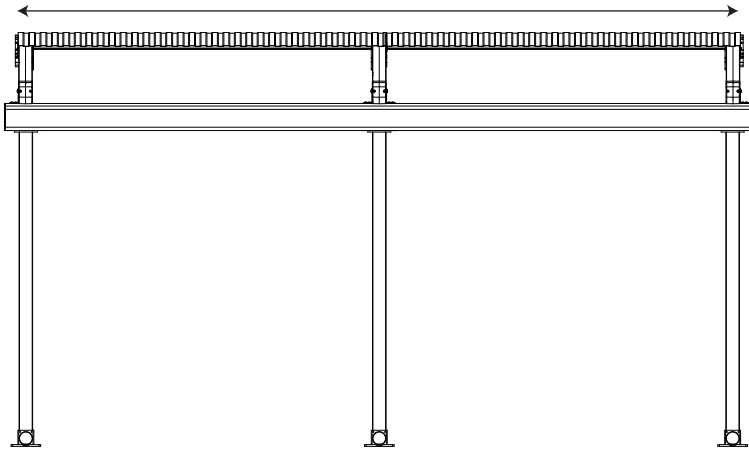

ONE MODULE
2M > 5.0M

System with single motor and 3 conveyor rafters
max 9 M

System with single motor
and 3 conveyor rafters