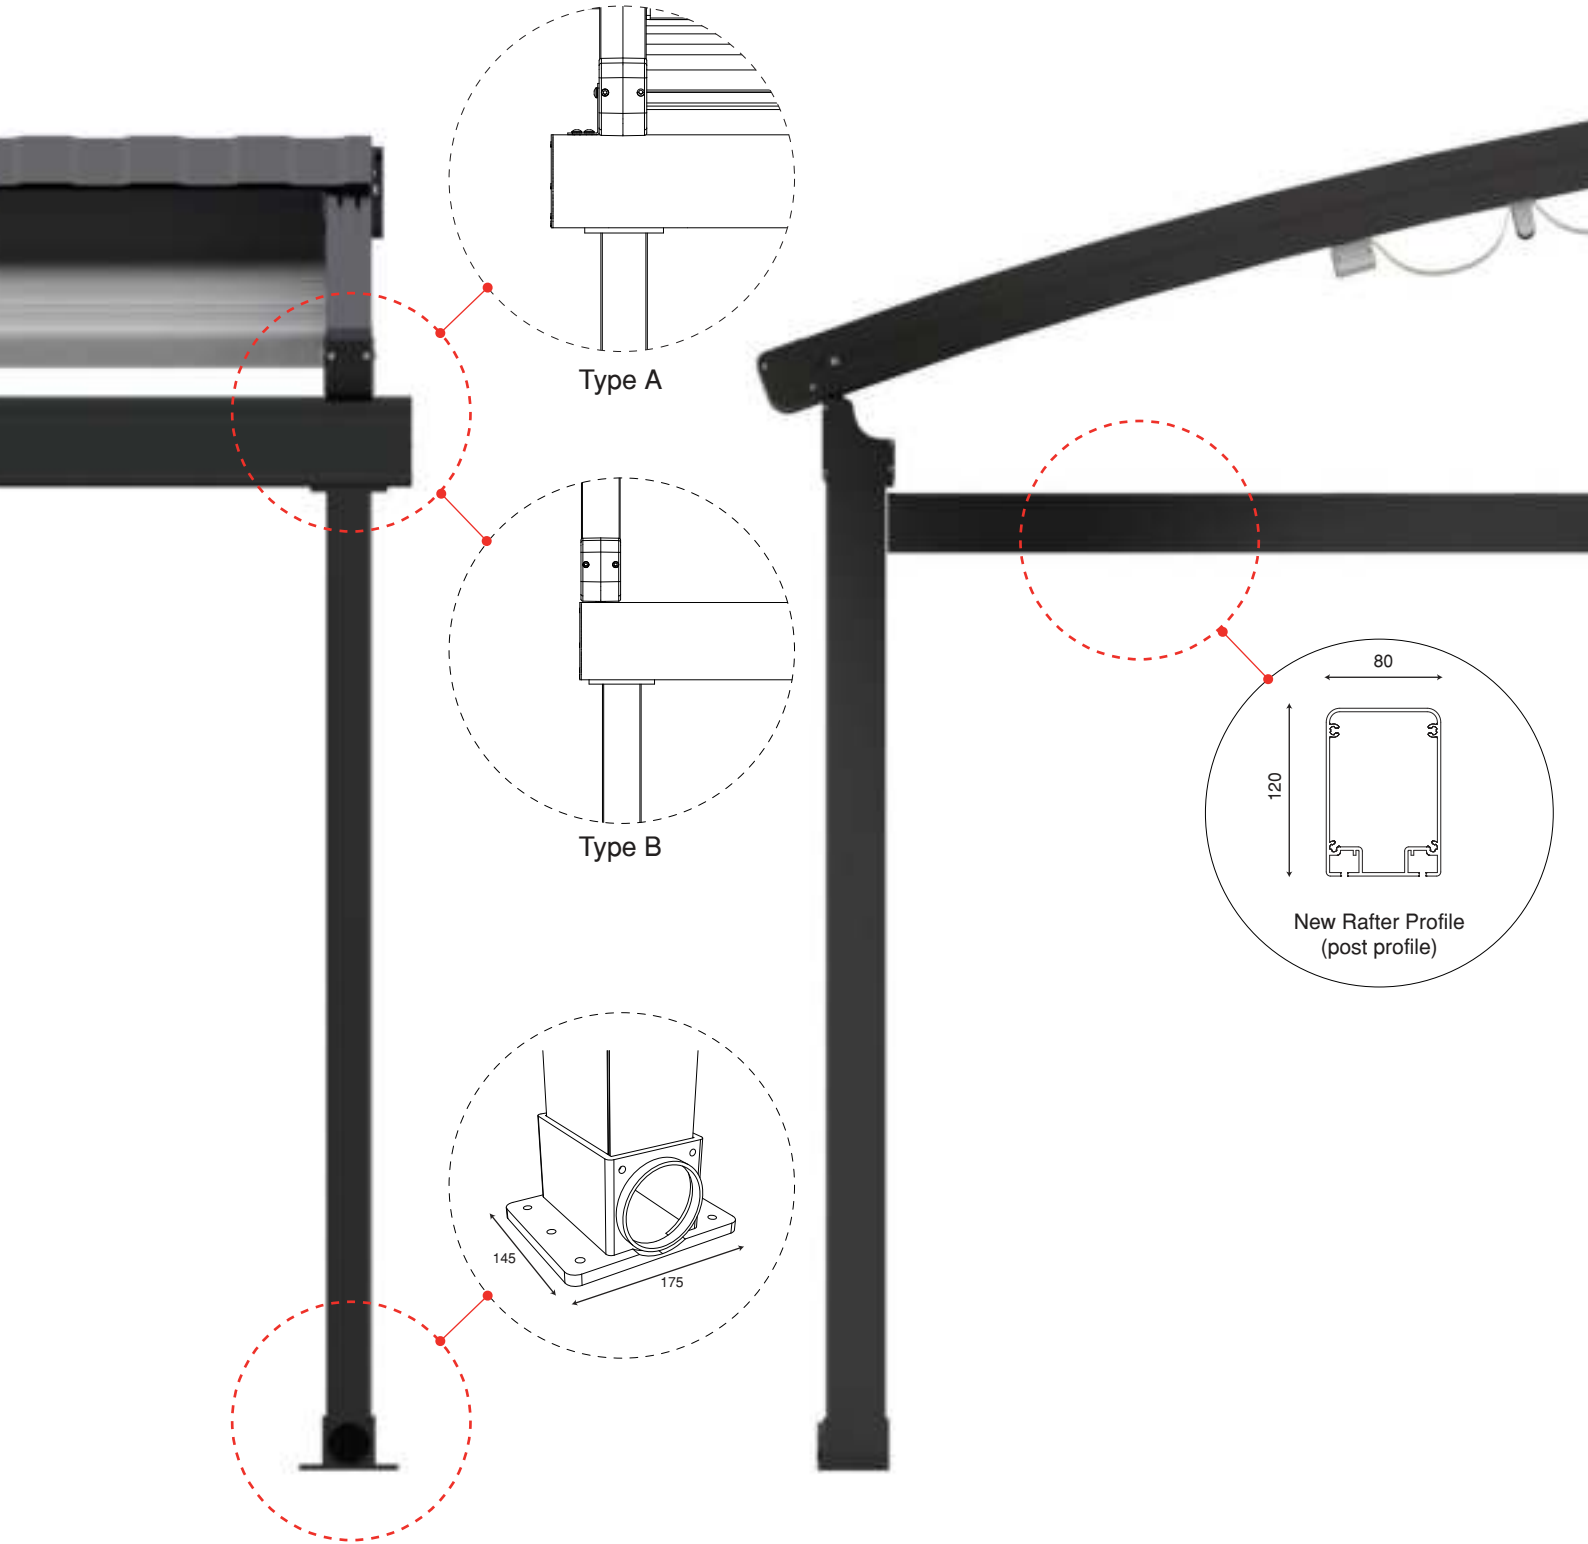

# OZTECH

NEW OUTDOOR LIFE

All Weather Retractable Sunroof System

## HALO SYSTEM

THE NEW CREATIVE EXTERIOR TREND OF RETRACTABLE PERGOLAS AND ROOF SYSTEMS

System with single motor and 2 conveyor rafters  
max 5 M

System with single motor  
and 2 conveyor rafters

**ONE MODULE**  
2M > 5.0M

System with single motor and 3 conveyor rafters  
max 9 M

System with single motor  
and 3 conveyor rafters

**TWO MODULE**  
5M > 9M

System with single motor and 4 conveyor rafters  
max 13 M

System with single motor  
and 4 conveyor rafters