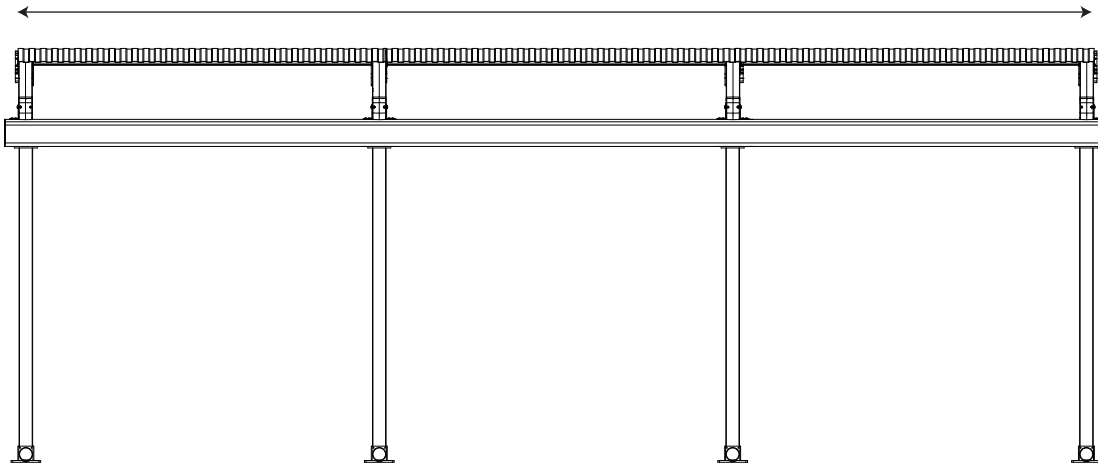

## HALO SYSTEM

THE NEW CREATIVE EXTERIOR TREND OF RETRACTABLE PERGOLAS AND ROOF SYSTEMS

System with single motor and 2 conveyor rafters  
max 5 M

System with single motor  
and 2 conveyor rafters

**ONE MODULE**  
2M > 5.0M

System with single motor and 3 conveyor rafters  
max 9 M

System with single motor  
and 3 conveyor rafters

**TWO MODULE**  
5M > 9M

System with single motor and 4 conveyor rafters  
max 13 M

System with single motor  
and 4 conveyor rafters