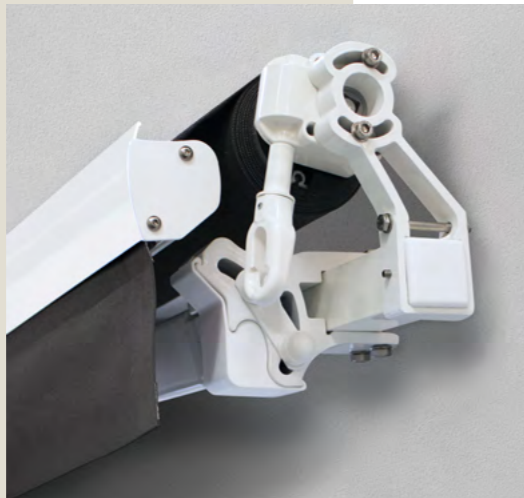

# Ellipse Monobloc

As innovators of outdoor-living solutions in New Zealand for many years, Shade Elements has become an industry leader of awnings, screens and retractable pergolas.

With its classic styling, the Ellipse Monobloc encapsulates simplicity and charm. It also provides a generous area of coverage – a width of up to five metres makes it ideal for lengths of deck and other outdoor areas with plenty of space to cover.

The Ellipse Monobloc is made with quality components and a solid structure to ensure long-lasting functional sun protection.

Visit [shadeelements.co.nz](http://shadeelements.co.nz) to find an installer near you.