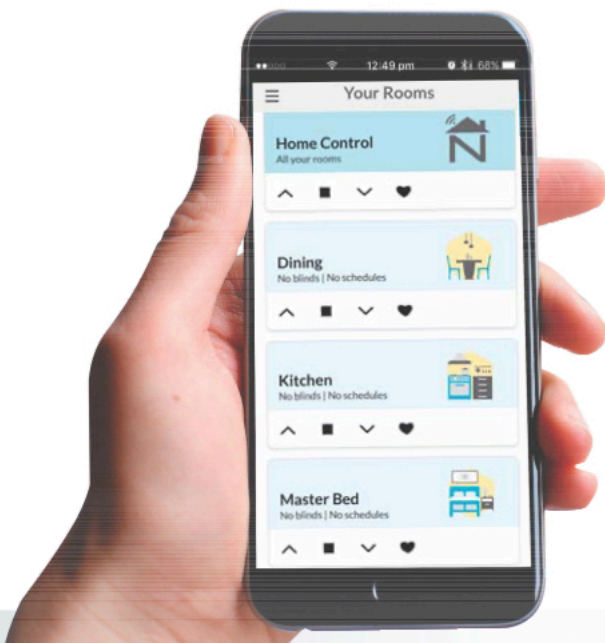

Alpha-Neo App & Link Box

ALPHA^{NEO}

App integration
made easy

 matter

GET IT ON
Google Play

Download on the
App Store

Control4

SAVANT

amazon alexa

Works with
Siri
Shortcuts

works with the
Google Assistant

IFTTT

This app is extremely versatile and easy to set up. It controls motorised products individually, or by area, or the whole house at once from anywhere in the world with an internet connection. All functionality can be scheduled to operate automatically.

Simply purchase the link box and download the free app for either Android or Apple. This app is compatible with all Alpha remote control motors. There is no limit to the number of control devices you can connect. There are 30 control groups (rooms) available and you can add up to 8 blinds per group. Additionally, you can setup up to 40 schedules to automate functionality.